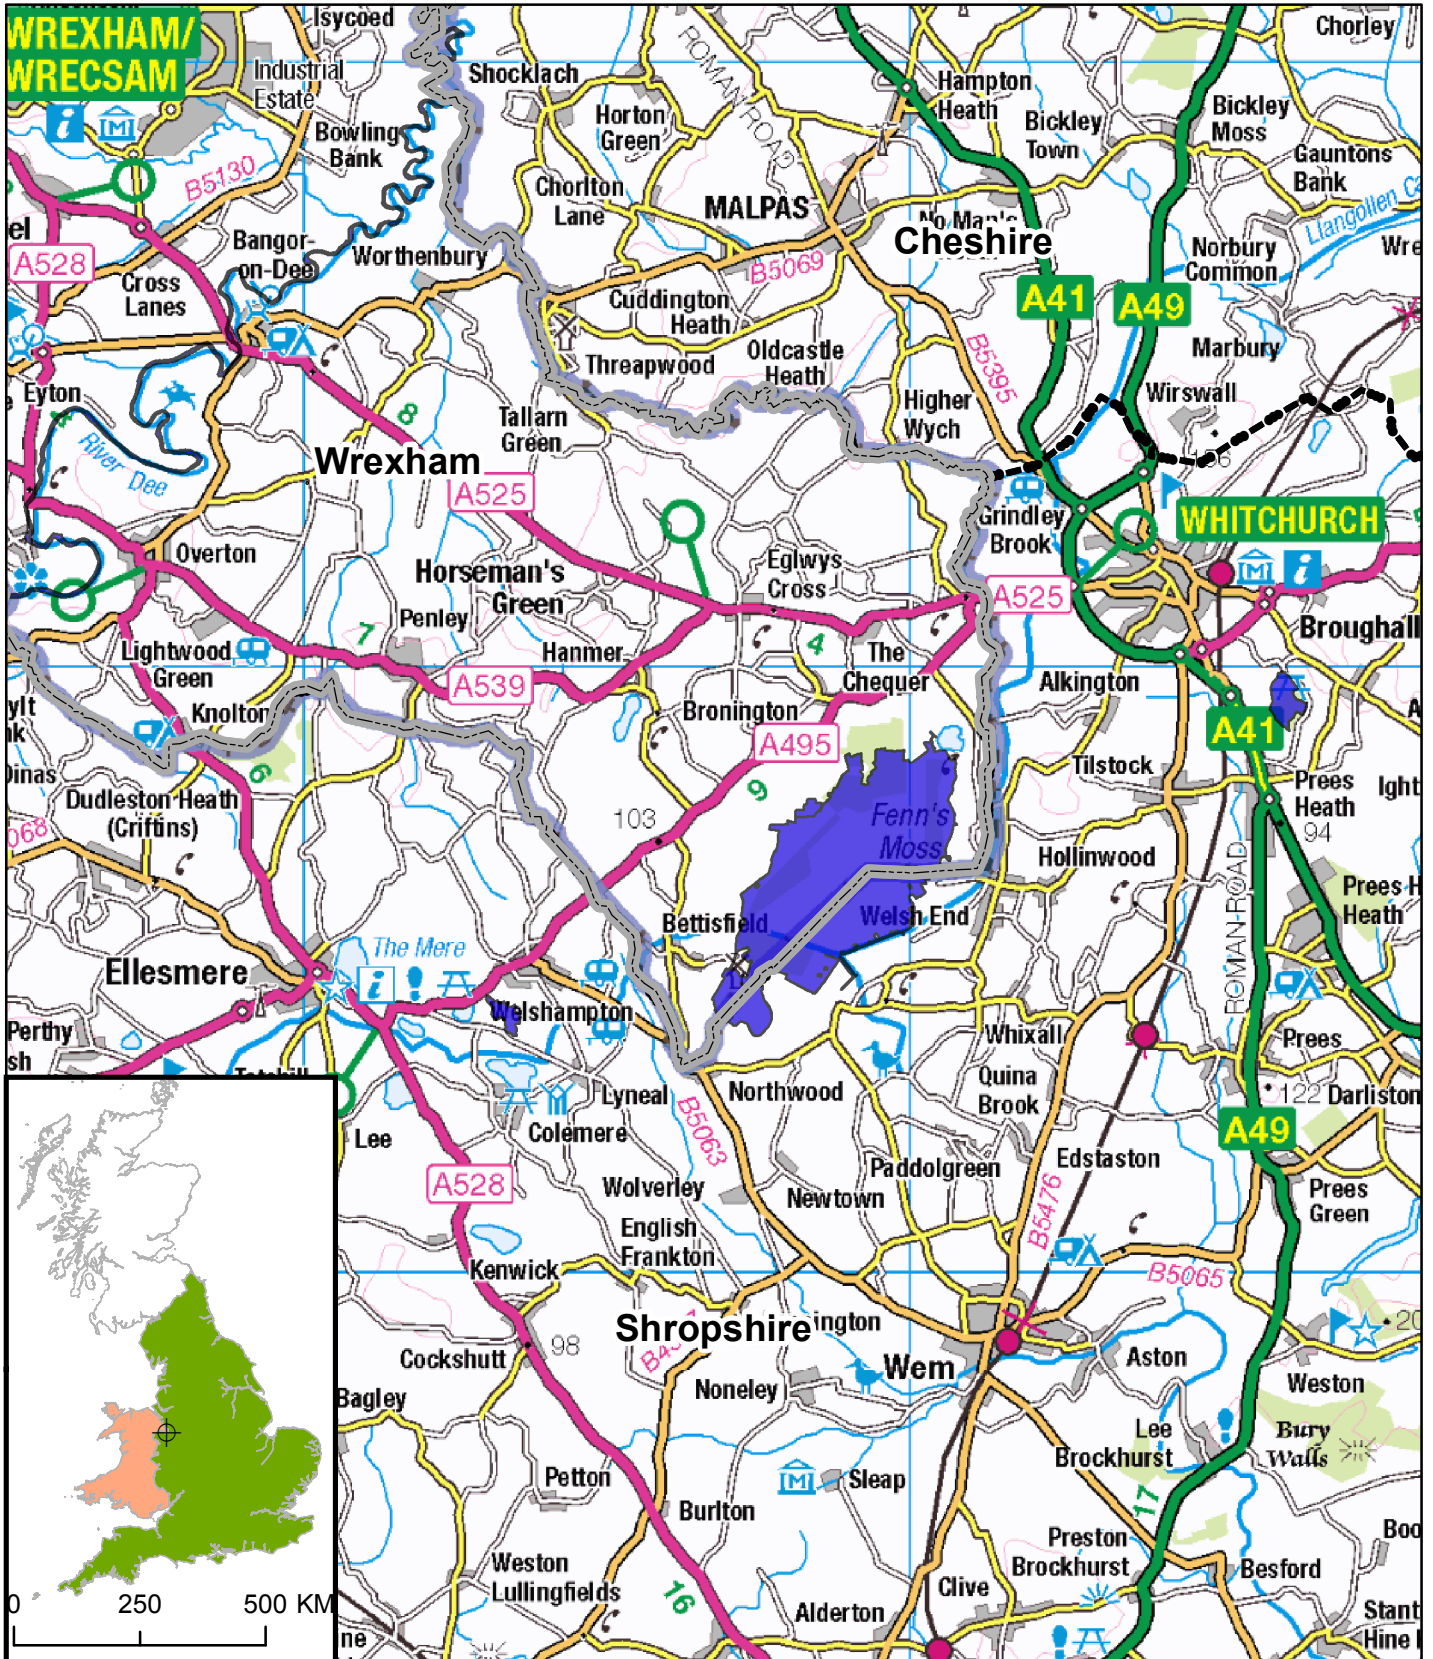

# General location of Marches Mosses Raised Bog Restoration Project (Marches Mosses BogLIFE) in the UK and location of local administrative areas

## Legend

- Special Areas of Conservation
- County Boundary
- English/Welsh Border

Map produced on 22 September 2015 by  
 GI Champions Team, Natural England  
 Contains information from the Ordnance Survey  
 © Crown Copyright and database rights 2015. Ordnance Survey  
 100022021. Map copyright © Natural England 2015.